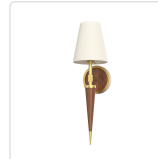

KIMPTON WV351101VBWT

| | |
|--------------------|------------------------|
| FIXTURE DIMENSIONS | W5" x H17" x E6-3/8" |
| HEIGHT FROM CENTER | 7-7/8" |
| EXTENSION | 6-3/8" |
| LAMP TYPE | E12 |
| MAX WATTAGE | 60W |
| BULB QTY | 2 |
| VOLTAGE | 120V |
| MATERIAL | Linen; Steel; Wood; |
| LOCATION | Damp |
| BARCODE | 691759060683 |
| CANOPY DIMENSIONS | D4-1/4" x E1-1/8" |
| FINISH OPTION(S) | Walnut; Vintage Brass; |

[D - Diameter, L - Length, W - Width, H - Height, E - Extension]

AVAILABLE FINISHES:

WV351101VBWT

Vintage Brass |
Walnut

WV351101VBFG

Vintage Brass |
Gold Flake

*For complete warranty terms, please visit: www.aloralighting.com/warranty